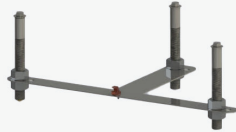

SPA LIFT ELITE 68

APPLICATIONS

This lift works on raised pools and spas. To see if the Spa Lift Elite works on your pool, visit our website and download the application guide, or contact our friendly sales team. This lift can be anchored to pool decks made of concrete and wood. Choose the appropriate anchor for your needs. Anchors sold separately.

Concrete Anchor