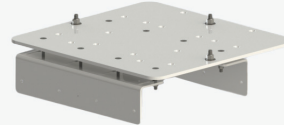

Wood Deck Anchor

For access to CADs, Revit drawings and more visit our Partner Login page on our website and become an Aqua Creek partner.

OPTIONS/ACCESSORIES

- Anchors for concrete or wood deck applications
- Cycle attachment to convert your lift into an aquatic bike
- Cover to protect your investment from the elements*
- Headrest for comfortable head support
- Solar charging station to conserve energy
- Upper chest strap for added torso stability

* Color and material options available